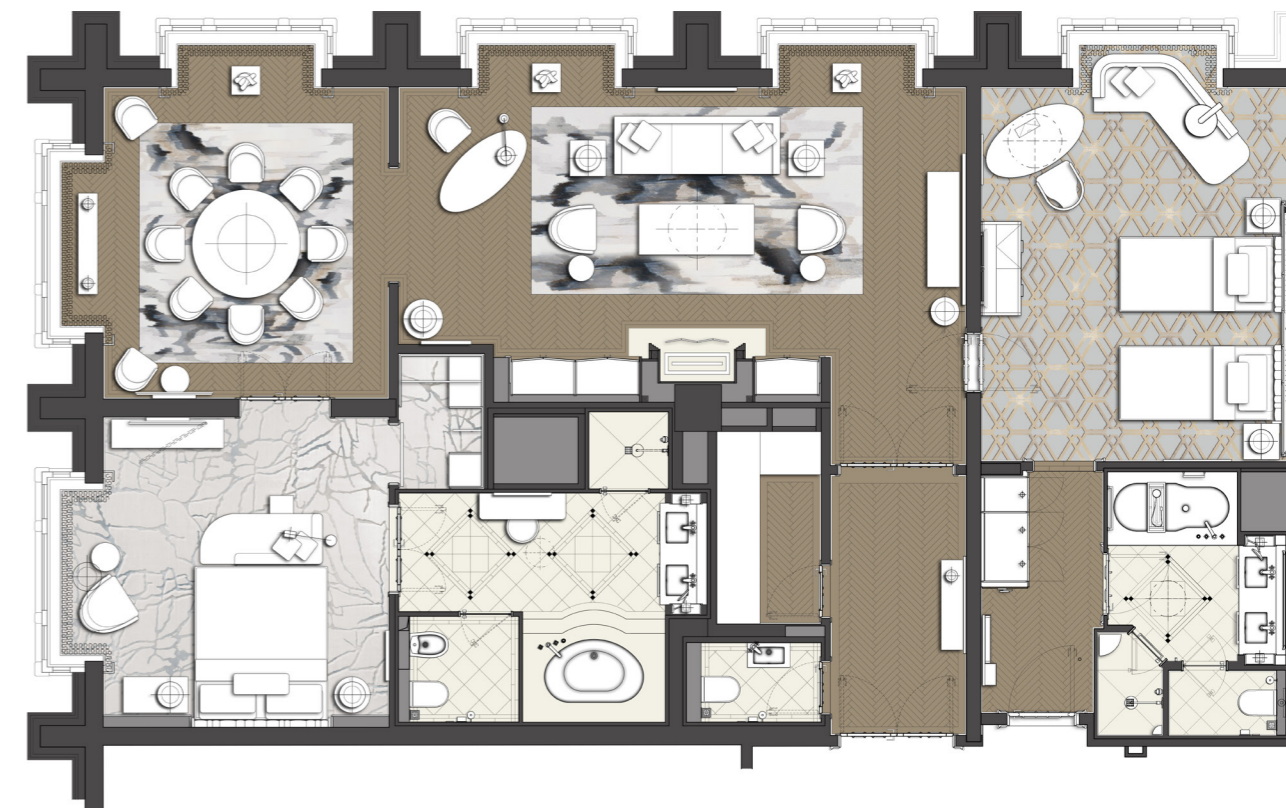

Deluxe View Room:

- 1 kingsize-bed (1.80 x 2.10m) with 4 pillows (51 x 91cm) can be flexibly separated into 2 individual beds (upon availability) bedside tables, TV

FURNITURE & EQUIPMENT

Ample working area with desk, integrated electronic plugs and USB ports, large wardrobe and full-length mirror, innovative lighting concept, minibar, Tivoli radio, coffee machine

Additional facilities in the Carlton Club Suite:

Separate and spacious living area, Kitchenette und dining table for 6 persons, dressing table, walk-in wardrobe

BATHROOM

2 full marble bathrooms featuring a bathtub, separate shower, double sink and toilet as well as exclusive Diptyque bath amenities and bathrobes, lighted make-up mirror, heated floors

Additional facility in the Carlton Club Suite:

Separate guest toilet

ADDITIONAL AMENITIES

Access to our exclusive Club Lounge, 24-hours room service, concierge service, show-shine service, wellness and fitness area access