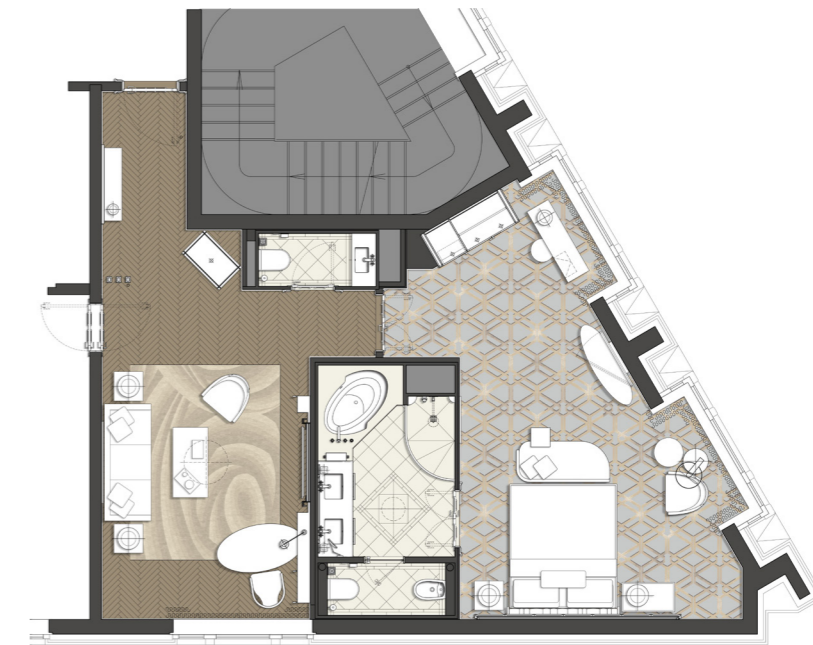

DELUXE SUITE

ROOM DETAILS

Size: 65 sqm / 700 SQ FT

Floors: 3 - 10

View: Courtyard

360 DEGREE TOUR

Take a look at our virtual tour and get a preview of the room or suite and many areas of the hotel: [Link](#)

FURNITURE & EQUIPMENT

Comfortable seating area with sofa, ample working area with desk, large wardrobe and full length-mirror, innovative lighting concept, Tivoli radio, Nespresso coffee machine, minibar

LIVING AND SLEEPING AREA

Kingsize-bed (1,80 x 2,10m) with 4 pillows (51 x 91cm), 1 duvet, mattress cover, headboard, 2 bedside tables, 2 TVs, dressing table, connecting rooms available

BATHROOM

Full marble bathroom featuring a separate bathtub, shower and toilet, double sink, heated floors, lighted make-up mirror, exclusive Diptyque bath amenities and bathrobes, separate guest toilet

ADDITIONAL AMENITIES

24-hours room service, concierge service, shoe-shine service, wellness and fitness area access

The actual layout of the suite may vary.

THE RITZ-CARLTON

BERLIN

POTSDAMER PLATZ 3, 10785 BERLIN

PH +49 (0)30 337777 RITZCARLTON.COM/BERLIN