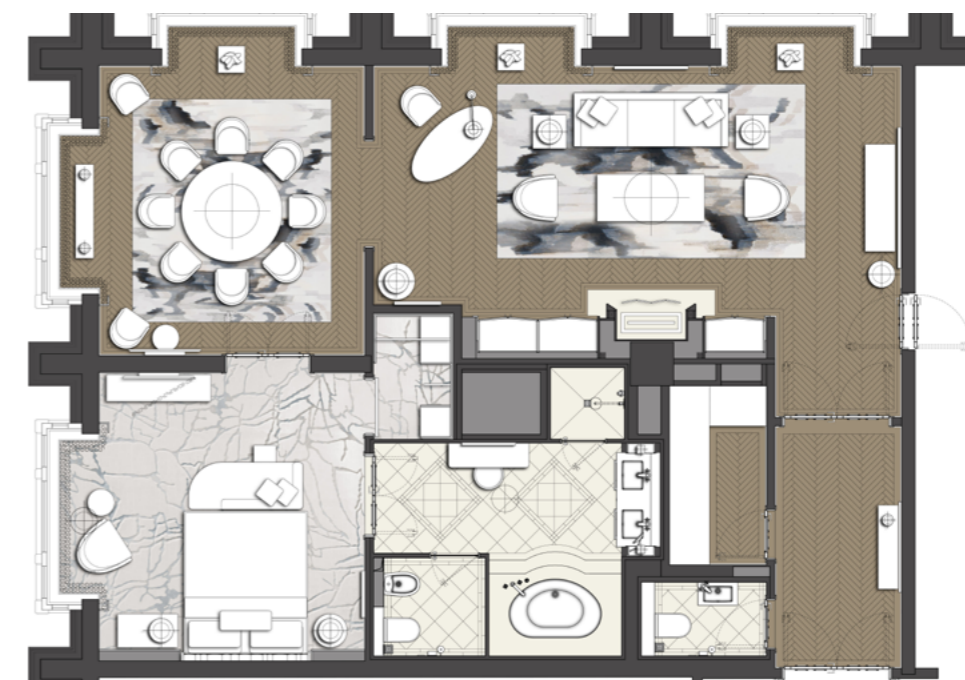

CARLTON CLUB SUITE

ROOM DETAILS

Size: 105 sqm / 1131 SQ FT

Floors: 3 - 10

View: Potsdamer Platz

360 DEGREE TOUR

Take a look at our virtual tour and get a preview of the room or suite and many areas of the hotel: [Link](#)

FURNITURE & EQUIPMENT

Spacious seating area with sofa, integrated electronic plugs and USB ports, ample working area with desk, large wardrobe and full length-mirror, innovative lighting concept, kitchenette, Jura coffee machine, Tivoli radio, minibar

LIVING AND SLEEPING AREA

Kingsize-bed (1,80 x 2,10m) with 4 pillows (51 x 91cm), 1 duvet, mattress cover, headboard, 2 bedside tables, 3 TVs, dressing table, dining table for six people, connecting rooms available

BATHROOM

Full marble bathroom featuring a separate bathtub, shower and toilet, double sink, heated floors, lighted make-up mirror, TV, exclusive Diptyque bath amenities and bathrobes, separate guest toilet

ADDITIONAL AMENITIES

Club Lounge access, 24-hours room service, concierge service, shoe-shine service, wellness and fitness area access

THE RITZ-CARLTON

BERLIN

POTSDAMER PLATZ 3, 10785 BERLIN

PH +49 (0)30 337777 RITZCARLTON.COM/BERLIN